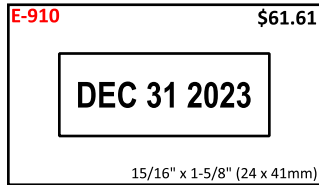

DEC 31 2023

1/16" (1.5mm) TO 3/4" (19mm)

4850 \$37.69
3/16" x 1" (5 x 25mm)

DEC 31 2023

S-314 \$41.09

3/8" x 1" (10 x 25mm)

DEC 31 2023

THE GEO H. HEWITT CO. LIMITED