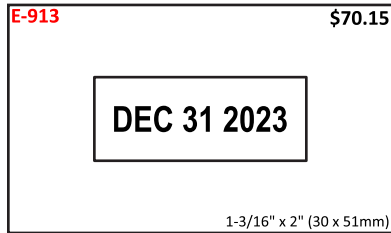

DEC 31 2023

1/16" (1.5mm) TO 3/4" (19mm)

4850 \$37.69
3/16" x 1" (5 x 25mm)

DEC 31 2023

S-314 \$41.09

3/8" x 1" (10 x 25mm)

DEC 31 2023

THE GEO H. HEWITT CO. LIMITED