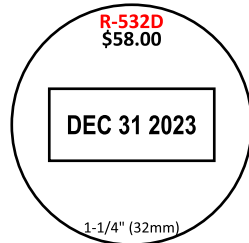

Visit our website at www.geohe Witt.com

DATE STAMPS

Hewitt's offers a large range of rubber stamp daters in both self-inking and traditional styles. Regardless of your requirement, Hewitt's can supply you with a dater to satisfy it. Standard line daters with different font sizes up to 3/4 inch (19mm) high, a variety of die plate daters, bridge daters and specialized and customized daters such as clock face rotary day and time stamp daters are also available. We also offer replacement date bands for the most common date stamps to keep the cost of replacement to a minimum.

DEC 31 2023

1/16" (1.5mm) TO 3/4" (19mm)

4850 \$37.69
3/16" x 1" (5 x 25mm)

DEC 31 2023

S-314 \$41.09

3/8" x 1" (10 x 25mm)

DEC 31 2023

THE GEO H. HEWITT CO. LIMITED