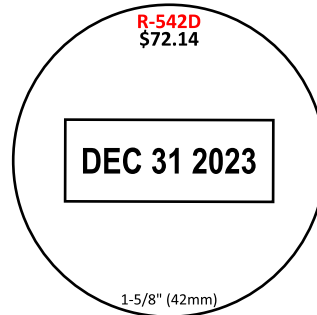

DEC 31 2023

1/16" (1.5mm) TO 3/4" (19mm)

4850 \$37.69
3/16" x 1" (5 x 25mm)

DEC 31 2023

S-314 \$41.09

3/8" x 1" (10 x 25mm)

DEC 31 2023

THE GEO H. HEWITT CO. LIMITED