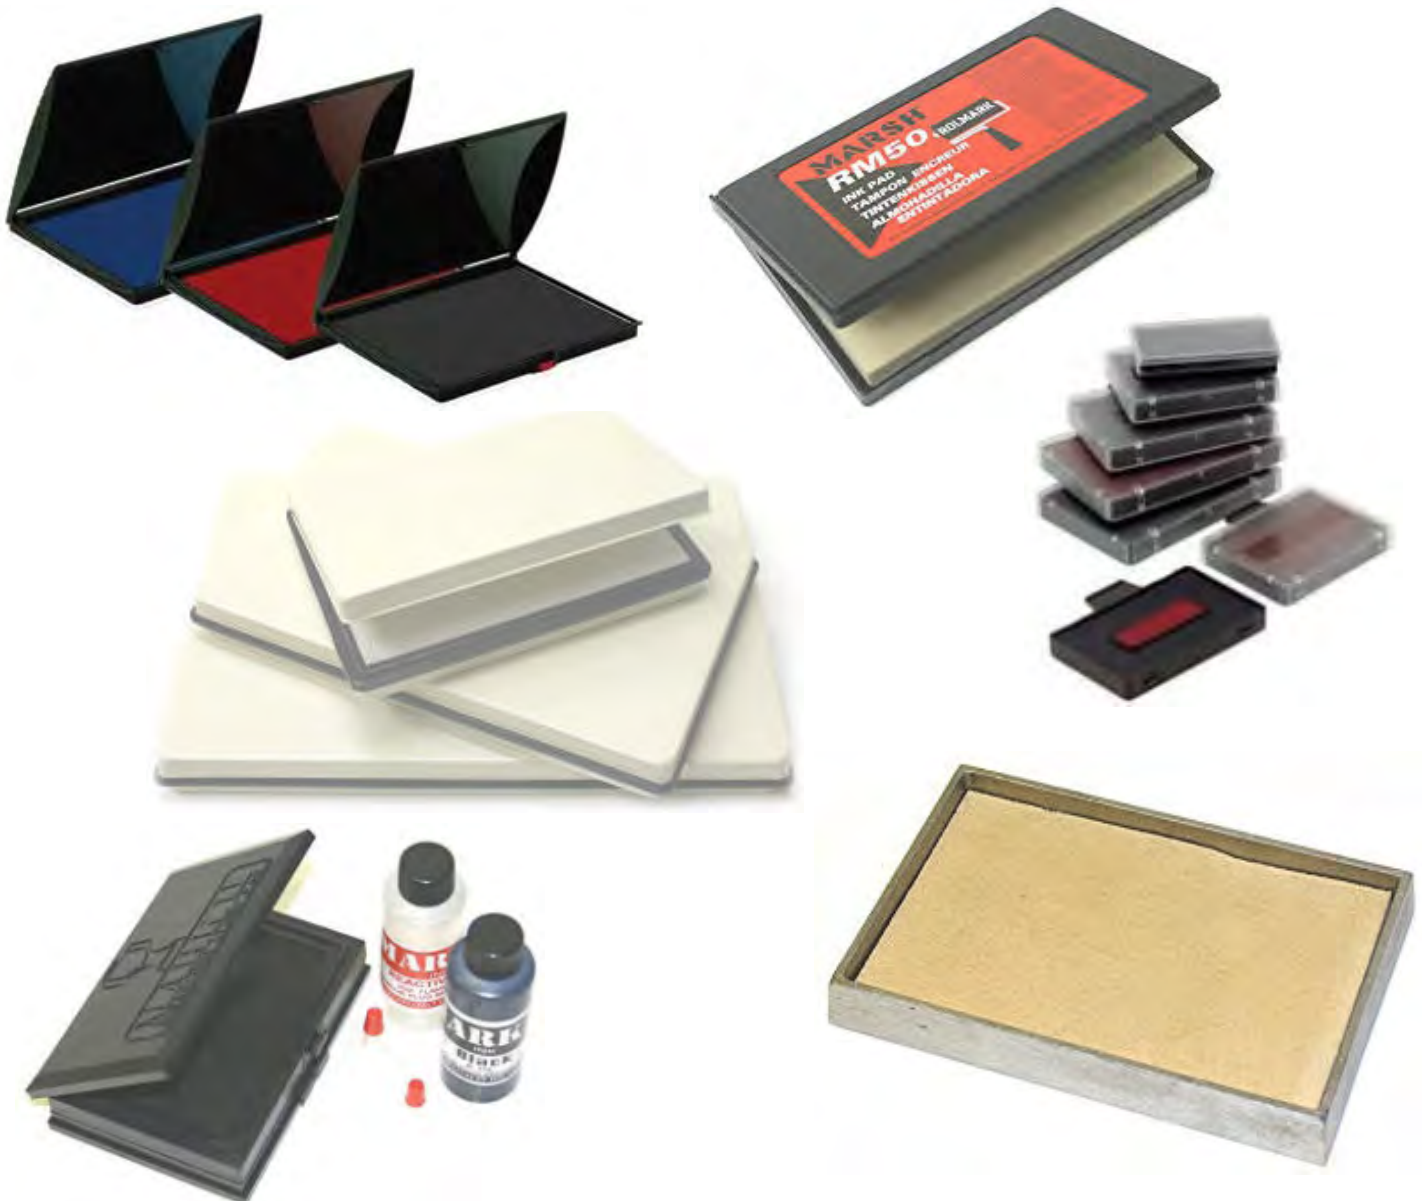

available ink colours

THE GEO H. HEWITT CO. LIMITED

2125 – 575 Seaborne Ave, Port Coquitlam V3B 0M3 | TEL: 604-294-6288 | FAX: 604-294-5401

Visit our website at www.geohe Witt.com

INK PADS AND INK

Hewitt's offers a large range of ink pads and ink for all of your stamping requirements. Regular, industrial and specialty products for stamping on regular bond paper, gloss paper, wood, plastic and metal. We carry replacement pads and ink for many brands of self-inking stamps. Ink pads small and large to accommodate any size of rubber stamp and ink type for home, office and industrial applications. Custom and specialty ink and products. Contact us to discuss your requirement and we can advise the correct system for you.