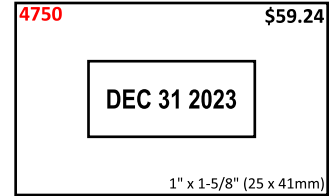

DEC 31 2023

1/16" (1.5mm) TO 3/4" (19mm)

4850 \$37.69
3/16" x 1" (5 x 25mm)

DEC 31 2023

S-314 \$41.09

3/8" x 1" (10 x 25mm)

DEC 31 2023

THE GEO H. HEWITT CO. LIMITED