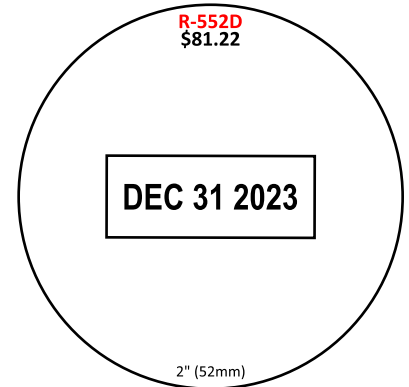

DEC 31 2023

1/16" (1.5mm) TO 3/4" (19mm)

4850 \$37.69
3/16" x 1" (5 x 25mm)

DEC 31 2023

S-314 \$41.09

3/8" x 1" (10 x 25mm)

DEC 31 2023

THE GEO H. HEWITT CO. LIMITED