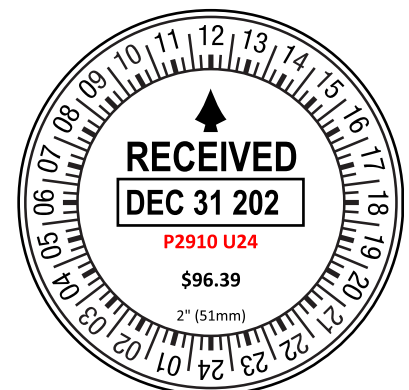

Visit our website at www.geohe Witt.com

DATE STAMPS

Hewitt's offers a large range of rubber stamp daters in both self-inking and traditional styles. Regardless of your requirement, Hewitt's can supply you with a dater to satisfy it. Standard line daters with different font sizes up to 3/4 inch (19mm) high, a variety of die plate daters, bridge daters and specialized and customized daters such as clock face rotary day and time stamp daters are also available. We also offer replacement date bands for the most common date stamps to keep the cost of replacement to a minimum.

DEC 31 2023

1/16" (1.5mm) TO 3/4" (19mm)

4850 \$37.69
3/16" x 1" (5 x 25mm)

DEC 31 2023

S-314 \$41.09

3/8" x 1" (10 x 25mm)

DEC 31 2023

THE GEO H. HEWITT CO. LIMITED