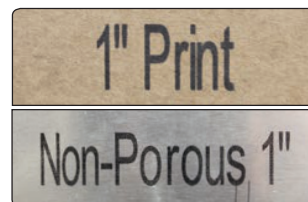

Pieces included in package

Specifications:

- **Dimensions:** 4.93 x 2.93 x 3.26 (in) or 107.5 x 74.5 x 83 (mm)
- **Light Weight:** 12.5 oz (526.6g) excluding cartridge
- **Automatic rotation:** 2.8" 256K colors TFT LCD display
- **Power Supply:** 12VDC - 5A, 60W
- **Throw Distance:** Up to 0.25 in (6 mm)
- **Operating Temperature Range:** Between 41°F to 142°F (5° C to 50° C)

Slim Print Head

App works on Android devices

Porous and non-porous print